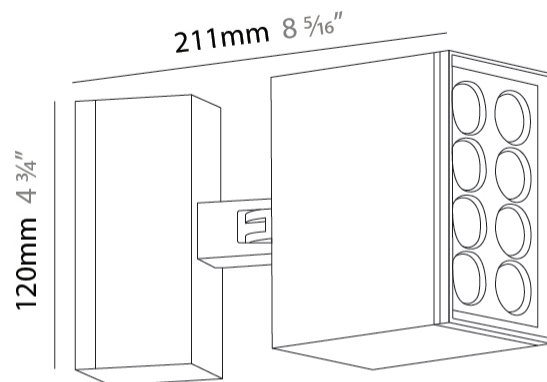

base number
Color   Finish   Lens
Temperature   Options   Options

1. To build a product code in our configurator select the specify button on the base model # product page
2. To build a manual product code on this datasheet choose from the options listed below in blue font and add the suffix to the base model #

GENERAL

Series: Target
Brand: Platek
Division: Exterior
Mounting Type: Post
Mounting Location: Above Ground
Subcategory: Bollard

PHYSICAL

Shape: Rectangle
Length (mm): 120
Length (in): 4 ³/₄
Width (mm): 40
Width (in): 1 ⁹/₁₆
Height (mm): 211
Height (in): 8 ⁵/₁₆
Light Distribution: Adjustable / Direct
Screws: A4 stainless steel
Diffuser: Clear tempered glass
Fixture Finish: [BLK](#) / [WHI](#) / [GRY](#) / [COR](#) / [ANT](#) / [BRZ](#)
Fixture Material: Aluminum Die Cast

ELECTRICAL

Lamp Type: LED
Input Wattage (W): 20
Total Output Wattage (W): 16
Dimming: Non-Dimmable
Driver Included: Yes
Driver Location: Integrated
Driver Type: Constant Current - 120Vac
Driver Class: Class 2
Input Voltage (V): 120 - 277
Constant Current (MA): 700
Upon Request: Integral: Phase dimming 120Vac / Non-dimming 120/277Vac / Remote: 0-10Vdc dimming

LED

Number of LEDs: 8
Color Temperature (°K): [2700](#) / [3000](#) / [4000](#)
Max. Delivered Lumen (lm): Max 1615
CRI: >80 CRI
Lamp Life (hrs): 60000

OPTICAL

Optic°: [9](#) / [24](#) / [48](#) / [ELL](#)
Adjustability: Rotational 330°; Tilt 90°

RATINGS AND CERTIFICATIONS

Certified By: Certified for North American Standards
IP rating: IP66
IK Rating: IK08