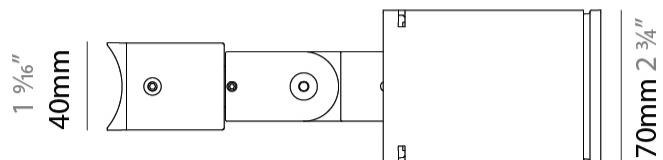

base number
Color   Finish   Lens
Temperature   Options   Options

1. To build a product code in our configurator select the specify button on the base model # product page
2. To build a manual product code on this datasheet choose from the options listed below in blue font and add the suffix to the base model #

GENERAL

Series: Target
Brand: Platek
Division: Exterior
Mounting Type: Post
Mounting Location: Above Ground
Subcategory: Bollard

PHYSICAL

Shape: Rectangle
Length (mm): 120
Length (in): 4 ³/₄
Width (mm): 40
Width (in): 1 ⁹/₁₆
Height (mm): 211
Height (in): 8 ⁵/₁₆
Light Distribution: Adjustable / Direct
Screws: A4 stainless steel
Diffuser: Clear tempered glass
Fixture Finish: [BLK](#) / [WHI](#) / [GRY](#) / [COR](#) / [ANT](#) / [BRZ](#)
Fixture Material: Aluminum Die Cast

ELECTRICAL

Lamp Type: LED
Input Wattage (W): 20
Total Output Wattage (W): 16
Dimming: Non-Dimmable
Driver Included: Yes
Driver Location: Integrated
Driver Type: Constant Current - 120Vac
Driver Class: Class 2
Input Voltage (V): 120 - 277
Constant Current (MA): 700
Upon Request: Integral: Phase dimming 120Vac / Non-dimming 120/277Vac / Remote: 0-10Vdc dimming

LED

Number of LEDs: 8
Color Temperature (°K): [2700](#) / [3000](#) / [4000](#)
Max. Delivered Lumen (lm): Max 1615
CRI: >80 CRI
Lamp Life (hrs): 60000

OPTICAL

Optic°: [9](#) / [24](#) / [48](#) / [ELL](#)
Adjustability: Rotational 330°; Tilt 90°

RATINGS AND CERTIFICATIONS

Certified By: Certified for North American Standards
IP rating: IP66
IK Rating: IK08